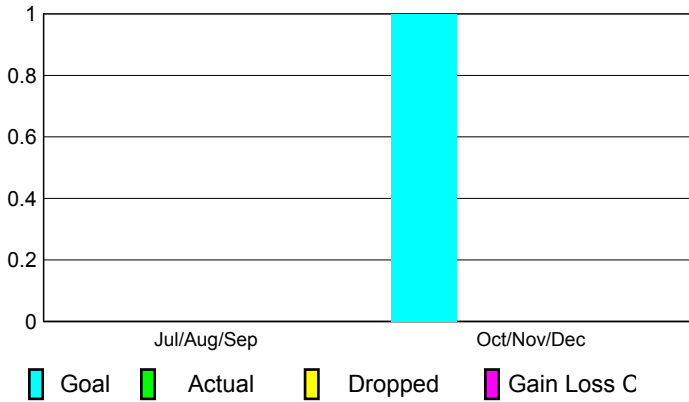

2010-2011 GMT Reports for District (or Undistricted) **District 105SW**

GMT: HOWARD PATRICK LEE

Location: ENGLAND

GMT CA: 4

CLUBS

**Club Results
2010-2011**

**Clubs
2009-2010**

Month	New Club Goal	Actual New Clubs	Actual Dropped Clubs	Gain/Loss of Clubs	Gain/Loss of Clubs
Jul/Aug/Sep	0	0	0	0	0
Oct/Nov/Dec	1	0	0	0	0
Totals	1	0	0	0	0

Club Results 2010-2011

Goal, New, Dropped, Gain/Loss

Comparison of Club Gain/Loss

Current Year Compared to the Previous Year

YTD Status Quo Clubs 2010-2011

Status Quo Clubs Compared to Status Quo Members

MEMBERSHIP