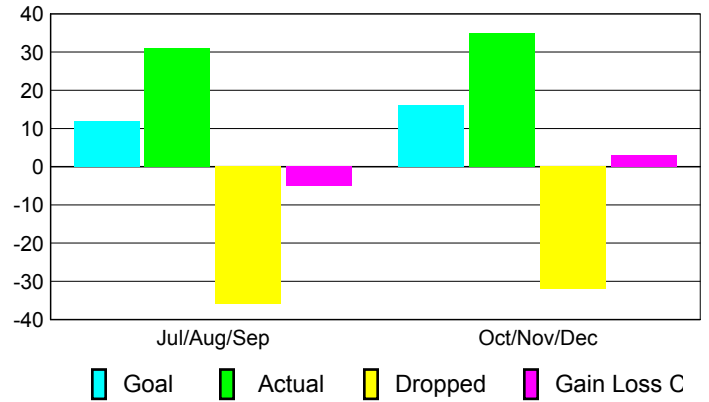

Membership Results 2010-2011

Goal, New, Dropped, Gain/Loss