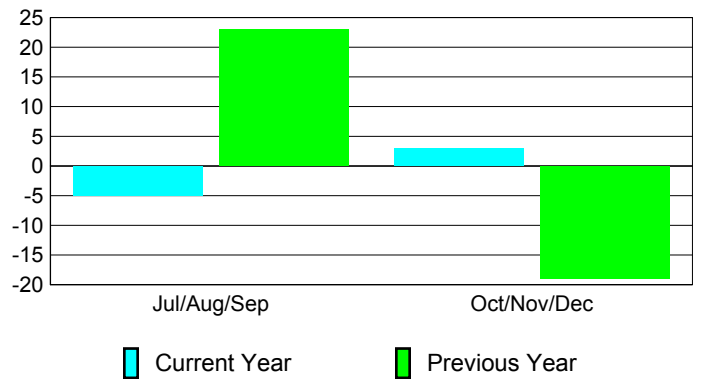

Comparison of Membership Gain/Loss

Current Year Compared to the Previous Year